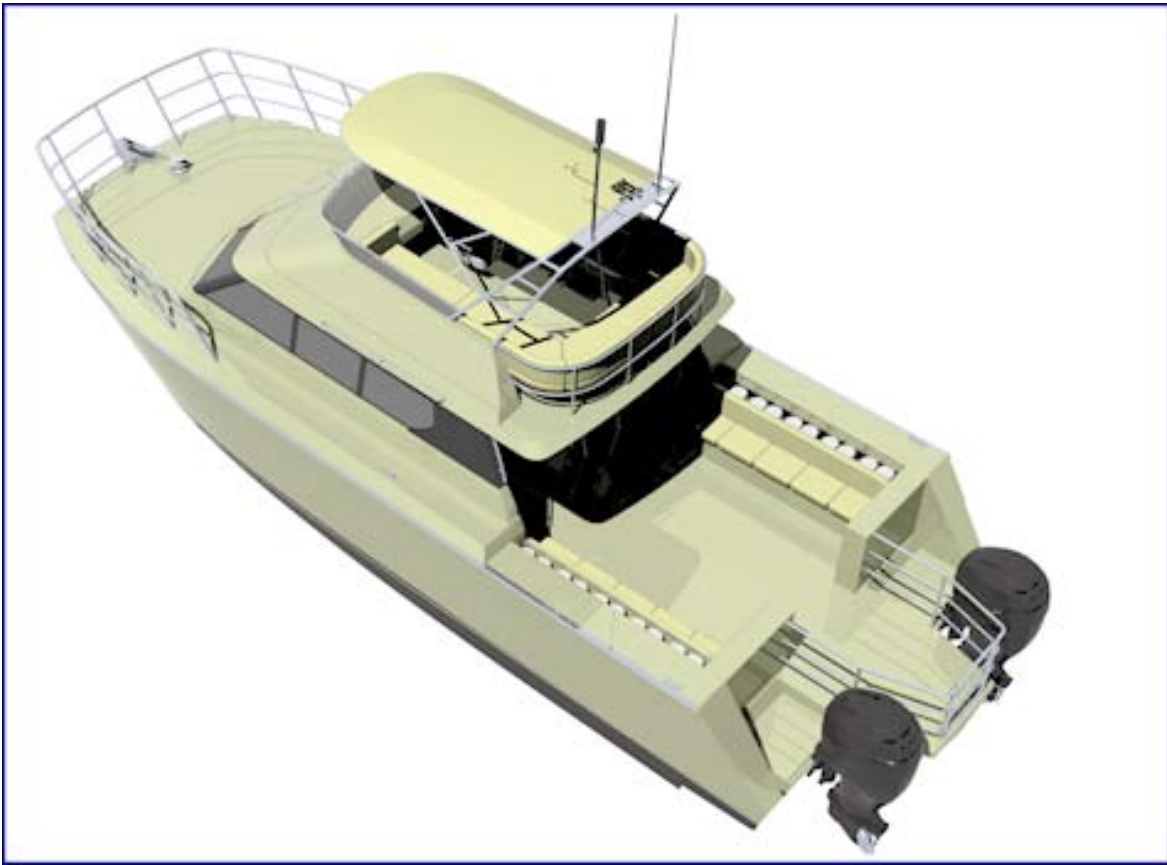

# Sea Fiji Travel

PO Box 944  
Niwot CO 80544  
800.854.3454 / 303.652.0751  
[www.seafiji.com](http://www.seafiji.com)

Namale Resort announces the acquisition of a new dive boat to be delivered around June or July 2011. This new addition will afford divers better access the Namena Marine Reserve and the Somosomo Straits among other amazing dive spots in the north.

The model is a 72 Fly, 11.3 meters with a 4-meter beam. Here are some artist renderings-

If you have any questions about this announcement, Namale Resort or any Fiji resort, please contact us at [diveinfo@seafiji.com](mailto:diveinfo@seafiji.com).